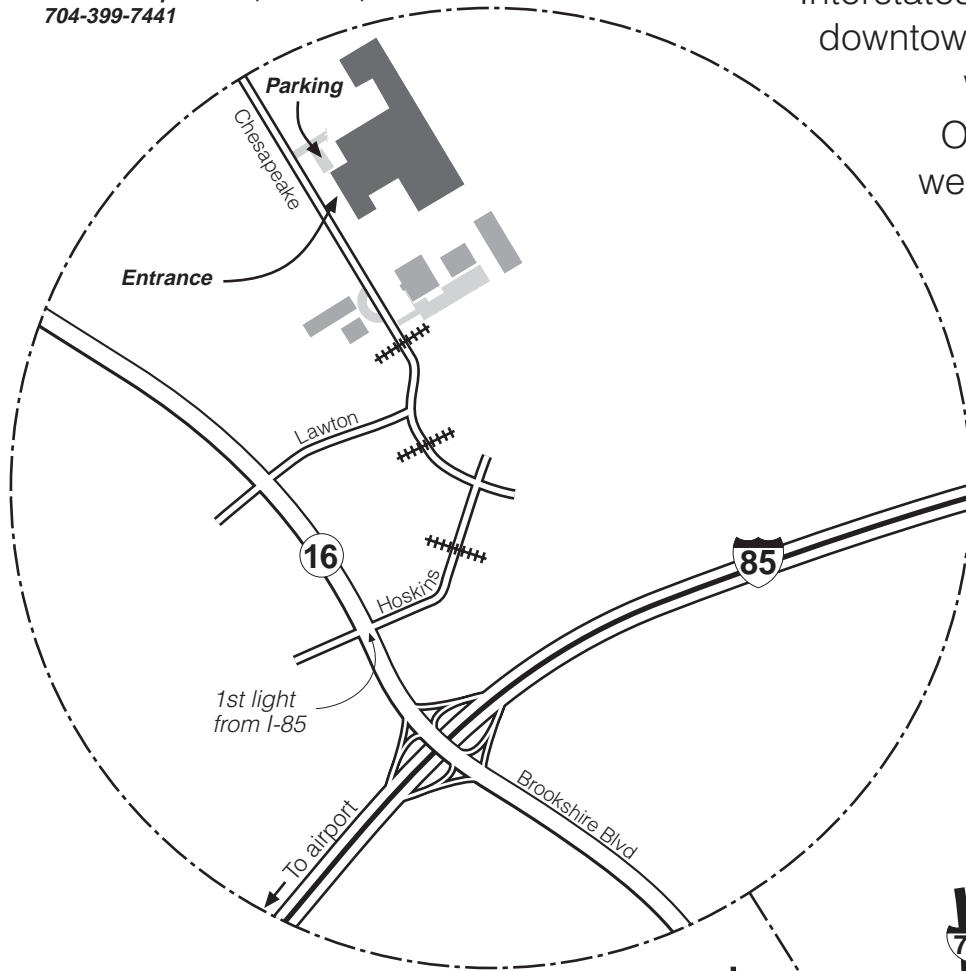

# Directions

We are located near the intersection of Interstates 85 and 77, northwest of downtown Charlotte. These maps will help guide you to us.

Once you've gotten close, we're pretty easy to find. As you approach the top of the hill on Chesapeake, you'll see flags on both sides of the street. Our building is further down from there, on the right.

## From the airport...

Drive out Airport Freeway until you see a sign directing you to I-85. This will put you in the left lane, which deposits you onto Billy Graham Parkway. After a little over a mile turn right onto I-85 North. After about 3 miles, take the Hwy. 16 / Brookshire Blvd. exit, and follow the map above.