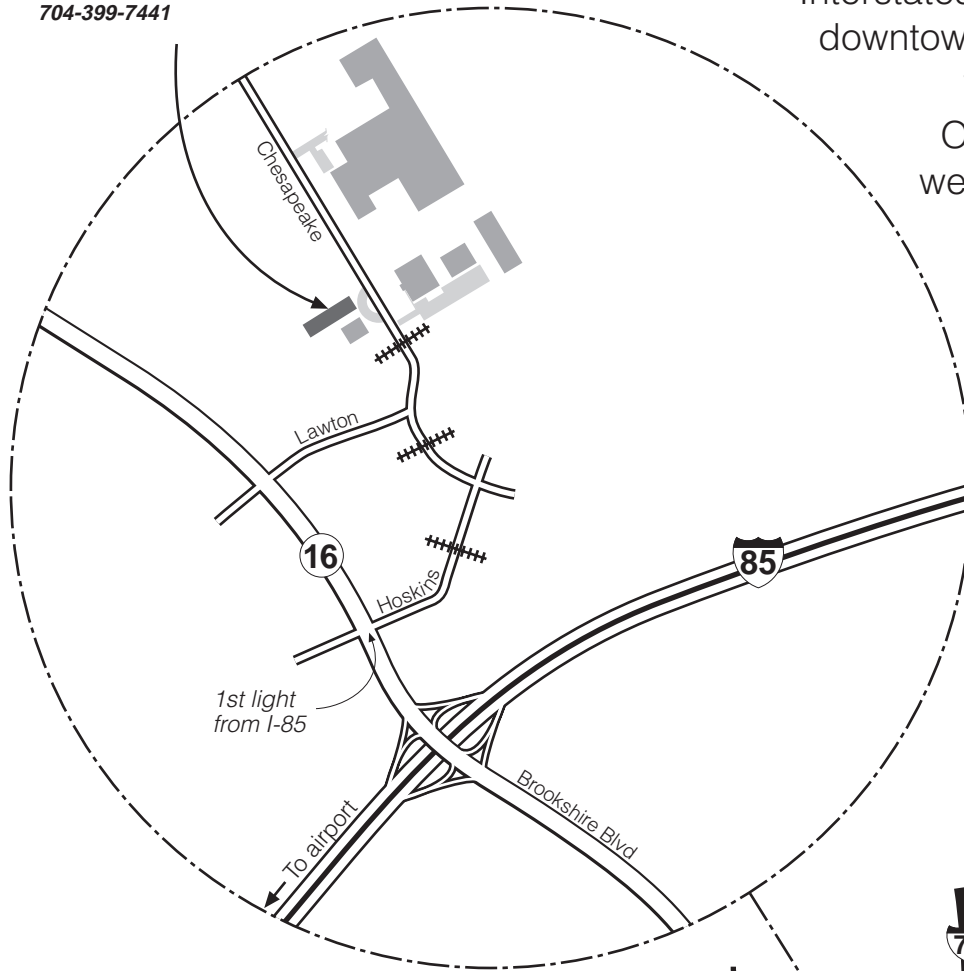

# Directions

We are located near the intersection of Interstates 85 and 77, northwest of downtown Charlotte. These maps will help guide you to us.

Once you've gotten close, we're pretty easy to find; as you approach the top of the hill on Chesapeake, look for flags on both sides of the street.

## From the airport...

Drive out Airport Freeway until you see a sign directing you to I-85. This will put you in the left lane, which deposits you onto Billy Graham Parkway. After a little over a mile turn right onto I-85 North. After about 3 miles, take the Hwy. 16 / Brookshire Blvd. exit, and follow the map above.