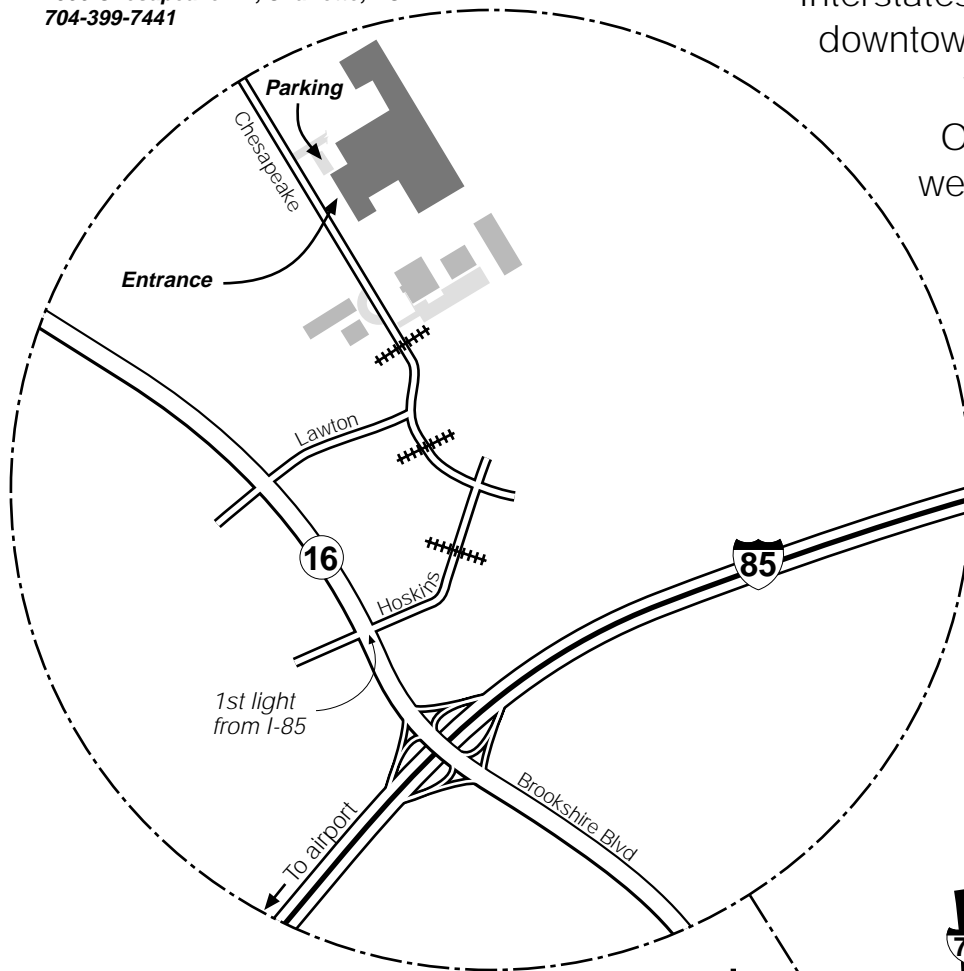

Industrial Filtration Division
4500 Chesapeake Dr., Charlotte, NC
704-399-7441

Directions

We are located near the intersection of Interstates 85 and 77, northwest of downtown Charlotte. These maps will help guide you to us.

Once you've gotten close, we're pretty easy to find. As you approach the top of the hill on Chesapeake, you'll see flags on both sides of the street. Our building is further down from there, on the right.

From the airport...

Drive out Airport Freeway until you see a sign directing you to I-85. This will put you in the left lane, which deposits you onto Billy Graham Parkway. After a little over a mile turn right onto I-85 North. After about 3 miles, take the Hwy. 16 / Brookshire Blvd. exit, and follow the map above.