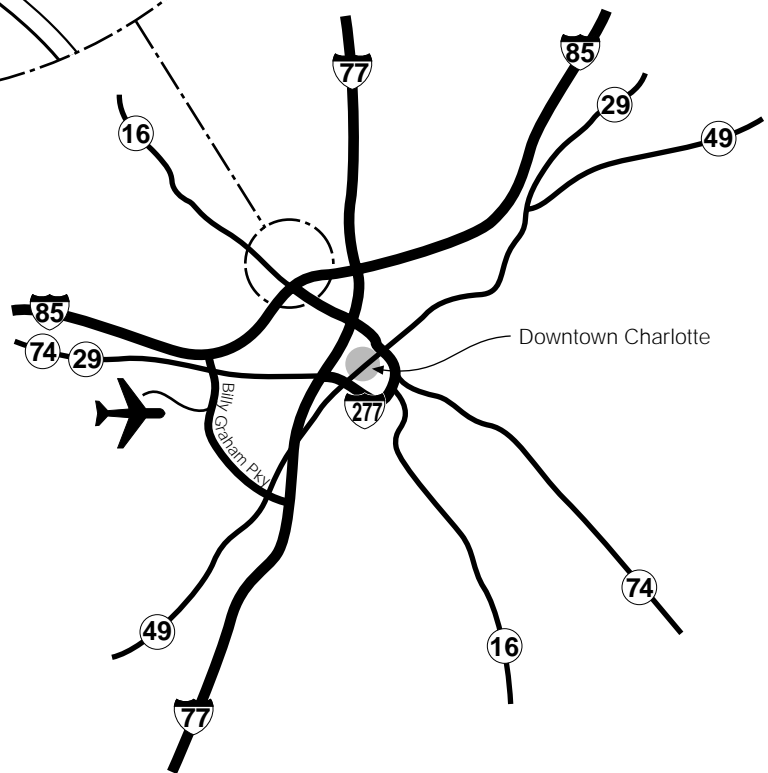

Industrial Filtration Division
4500 Chesapeake Dr., Charlotte, NC
704-399-7441

Directions

We are located near the intersection of Interstates 85 and 77, northwest of downtown Charlotte. These maps will help guide you to us.

Once you've gotten close, we're pretty easy to find. As you approach the top of the hill on Chesapeake, you'll see flags on both sides of the street. Our building is further down from there, on the right.

From the airport...

Drive out Airport Freeway until you see a sign directing you to I-85. This will put you in the left lane, which deposits you onto Billy Graham Parkway. After a little over a mile turn right onto I-85 North. After about 3 miles, take the Hwy. 16 / Brookshire Blvd. exit, and follow the map above.